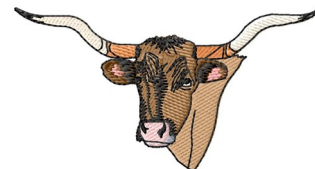

Name: Longhorns Face Machine Embroidery Design

SKU: GSD01-MAG610

Brand: Grand Slam Designs

Unique Colors: 13 (10 color Stops)

Unique Colors

	Color Name (Color Code)	Manufacturer - Type
	Super White (1001) [No Color Selected]	madeira - rayon
	Dusty Lilac (1263) [No Color Selected]	madeira - rayon
	Crocus (286)	Exquisite - Polyester 1000m