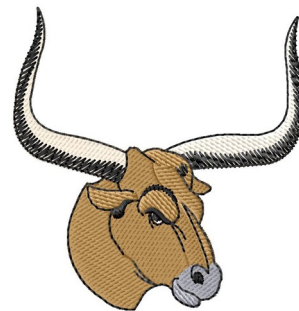

Name: Longhorns Head Machine Embroidery Design

SKU: GSD01-MAG608

Brand: Grand Slam Designs

Unique Colors: 13 (5 color Stops)

Unique Colors

	Color Name (Color Code)	Manufacturer - Type
	Super White (1001) [No Color Selected]	madeira - rayon
	Dusty Lilac (1263) [No Color Selected]	madeira - rayon
	Crocus (286)	Exquisite - Polyester 1000m