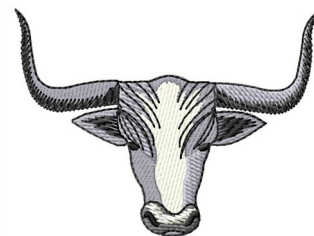

Name: Longhorns Head Machine Embroidery Design

SKU: GSD01-MAG606

Brand: Grand Slam Designs

Unique Colors: 13 (5 color Stops)

Unique Colors

	Color Name (Color Code)	Manufacturer - Type
	Super White (1001) [No Color Selected]	madeira - rayon
	Dusty Lilac (1263) [No Color Selected]	madeira - rayon
	Crocus (286)	Exquisite - Polyester 1000m