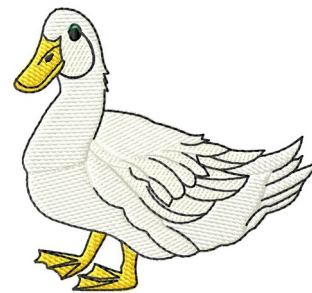

Name: Duck Machine Embroidery Design

SKU: GSD01-MAG514

Brand: Grand Slam Designs

Unique Colors: 13 (4 color Stops)

Unique Colors

	Color Name (Color Code)	Manufacturer - Type
	Super White (1001) [No Color Selected]	madeira - rayon
	Dusty Lilac (1263) [No Color Selected]	madeira - rayon
	Crocus (286)	Exquisite - Polyester 1000m