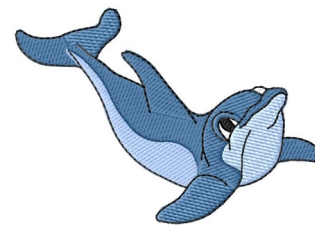

Name: Dolphin

SKU: GSD01-MAG486

Brand: Grand Slam Designs

Unique Colors: 13 (5 color Stops)

Unique Colors

	Color Name (Color Code)	Manufacturer - Type
	Super White (1001) [No Color Selected]	madeira - rayon
	Dusty Lilac (1263) [No Color Selected]	madeira - rayon
	Crocus (286)	Exquisite - Polyester 1000m