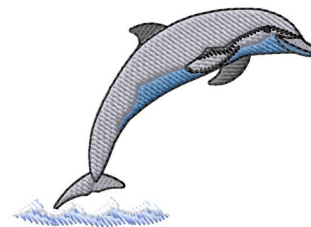

Name: Dolphin Machine Embroidery Design

SKU: GSD01-MAG482

Brand: Grand Slam Designs

Unique Colors: 13 (6 color Stops)

Unique Colors

	Color Name (Color Code)	Manufacturer - Type
	Super White (1001) [No Color Selected]	madeira - rayon
	Dusty Lilac (1263) [No Color Selected]	madeira - rayon
	Crocus (286)	Exquisite - Polyester 1000m