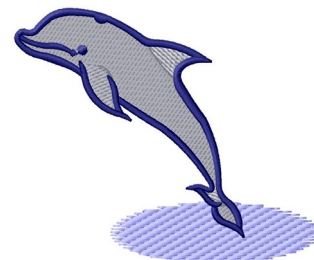

Name: Dolphin Machine Embroidery Design

SKU: GSD01-MAG474

Brand: Grand Slam Designs

Unique Colors: 13 (3 color Stops)

Unique Colors

	Color Name (Color Code)	Manufacturer - Type
	Super White (1001) [No Color Selected]	madeira - rayon
	Dusty Lilac (1263) [No Color Selected]	madeira - rayon
	Crocus (286)	Exquisite - Polyester 1000m