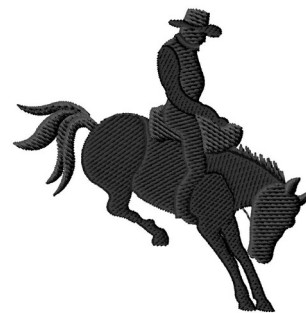

Name: Cowboy Silhouette

SKU: GSD01-MAG437

Brand: Grand Slam Designs

Unique Colors: 13 (1 color Stops)

Unique Colors

	Color Name (Color Code)	Manufacturer - Type
	Super White (1001) [No Color Selected]	madeira - rayon
	Dusty Lilac (1263) [No Color Selected]	madeira - rayon
	Crocus (286)	Exquisite - Polyester 1000m