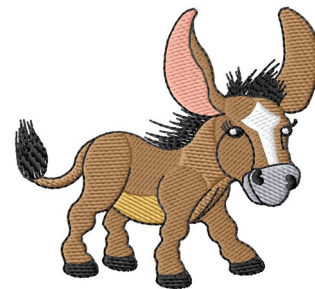

Name: Burro Machine Embroidery Design

SKU: GSD01-MAG371

Brand: Grand Slam Designs

Unique Colors: 13 (7 color Stops)

Unique Colors

	Color Name (Color Code)	Manufacturer - Type
	Super White (1001) [No Color Selected]	madeira - rayon
	Dusty Lilac (1263) [No Color Selected]	madeira - rayon
	Crocus (286)	Exquisite - Polyester 1000m

Complete Color Sequence

#		Color Name (Color Code)	Manufacturer - Type
1		Super White (1001) [No Color Selected]	madeira - rayon
2		Super White (1001) [No Color Selected]	madeira - rayon
3		Crocus (286)	Exquisite - Polyester 1000m