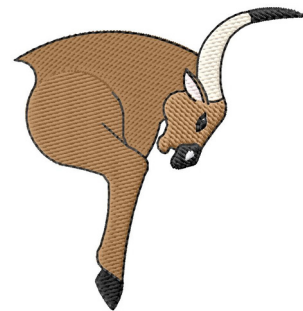

Name: Bull Head Machine Embroidery Design

SKU: GSD01-MAG367

Brand: Grand Slam Designs

Unique Colors: 13 (6 color Stops)

Unique Colors

	Color Name (Color Code)	Manufacturer - Type
	Super White (1001) [No Color Selected]	madeira - rayon
	Dusty Lilac (1263) [No Color Selected]	madeira - rayon
	Crocus (286)	Exquisite - Polyester 1000m

Complete Color Sequence

#		Color Name (Color Code)	Manufacturer - Type
1		Super White (1001) [No Color Selected]	madeira - rayon
2		Super White (1001) [No Color Selected]	madeira - rayon
3		Crocus (286)	Exquisite - Polyester 1000m