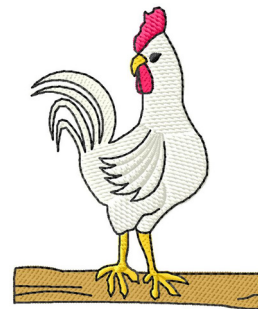

Name: Bantam Machine Embroidery Design

SKU: GSD01-MAG219

Brand: Grand Slam Designs

Unique Colors: 13 (6 color Stops)

Unique Colors

	Color Name (Color Code)	Manufacturer - Type
	Super White (1001) [No Color Selected]	madeira - rayon
	Dusty Lilac (1263) [No Color Selected]	madeira - rayon
	Crocus (286)	Exquisite - Polyester 1000m