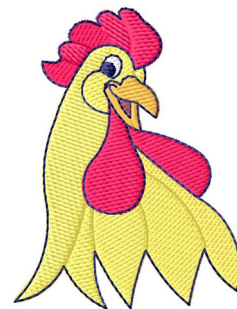

Name: Bantam Chicken Head Machine
Embroidery Design

SKU: GSD01-MAG217

Brand: Grand Slam Designs

Unique Colors: 13 (6 color Stops)

Unique Colors

	Color Name (Color Code)	Manufacturer - Type
	Super White (1001) [No Color Selected]	madeira - rayon
	Dusty Lilac (1263) [No Color Selected]	madeira - rayon
	Crocus (286)	Exquisite - Polyester 1000m