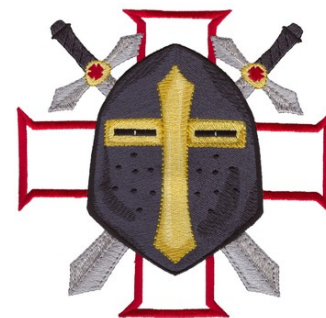

Name: Crusaders Mascot Machine Embroidery Design

SKU: DC01-MA1966

Brand: Dakota Collectibles

Unique Colors: 13 (11 color Stops)

Unique Colors

	Color Name (Color Code)	Manufacturer - Type
	Super White (1001) [No Color Selected]	madeira - rayon
	Dusty Lilac (1263) [No Color Selected]	madeira - rayon
	Crocus (286)	Exquisite - Polyester 1000m