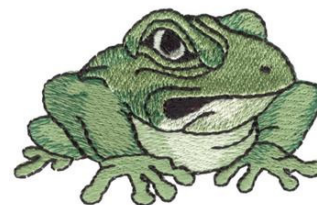

Name: Toad Machine Embroidery Design

SKU: DC01-MA1338

Brand: Dakota Collectibles

Unique Colors: 13 (5 color Stops)

Unique Colors

	Color Name (Color Code)	Manufacturer - Type
	Super White (1001) [No Color Selected]	madeira - rayon
	Dusty Lilac (1263) [No Color Selected]	madeira - rayon
	Crocus (286)	Exquisite - Polyester 1000m

Complete Color Sequence

#		Color Name (Color Code)	Manufacturer - Type
1		Super White (1001) [No Color Selected]	madeira - rayon
2		Super White (1001) [No Color Selected]	madeira - rayon
3		Crocus (286)	Exquisite - Polyester 1000m