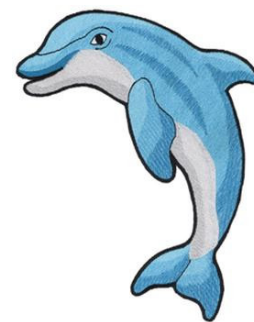

Name: Dolphin Machine Embroidery Design

SKU: DC01-MA0899

Brand: Dakota Collectibles

Unique Colors: 13 (7 color Stops)

Unique Colors

	Color Name (Color Code)	Manufacturer - Type
	Super White (1001) [No Color Selected]	madeira - rayon
	Dusty Lilac (1263) [No Color Selected]	madeira - rayon
	Crocus (286)	Exquisite - Polyester 1000m