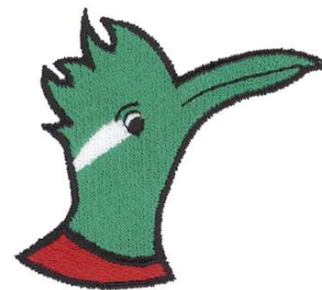

Name: Roadrunner Machine Embroidery Design

SKU: DC01-MA0834

Brand: Dakota Collectibles

Unique Colors: 13 (4 color Stops)

Unique Colors

	Color Name (Color Code)	Manufacturer - Type
	Super White (1001) [No Color Selected]	madeira - rayon
	Dusty Lilac (1263) [No Color Selected]	madeira - rayon
	Crocus (286)	Exquisite - Polyester 1000m