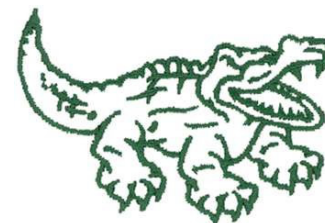

Name: Gator Outline Machine Embroidery Design

SKU: DC01-MA0648

Brand: Dakota Collectibles

Unique Colors: 13 (1 color Stops)

Unique Colors

	Color Name (Color Code)	Manufacturer - Type
	Super White (1001) [No Color Selected]	madeira - rayon
	Dusty Lilac (1263) [No Color Selected]	madeira - rayon
	Crocus (286)	Exquisite - Polyester 1000m