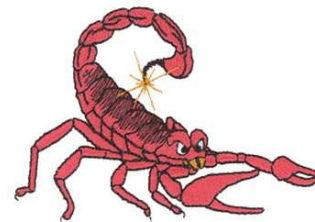

Name: Scorpion Mascot Machine Embroidery Design

SKU: DC01-MA0527

Brand: Dakota Collectibles

Unique Colors: 13 (5 color Stops)

Unique Colors

	Color Name (Color Code)	Manufacturer - Type
	Super White (1001) [No Color Selected]	madeira - rayon
	Dusty Lilac (1263) [No Color Selected]	madeira - rayon
	Crocus (286)	Exquisite - Polyester 1000m