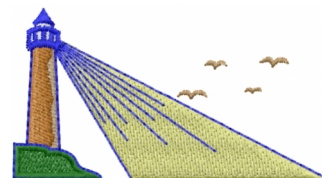

Name: Light House 2 Machine Embroidery Design

SKU: DS01-Light_House_2

Brand: DataStitch

Unique Colors: 13 (8 color Stops)

Unique Colors

	Color Name (Color Code)	Manufacturer - Type
	Super White (1001) [No Color Selected]	madeira - rayon
	Dusty Lilac (1263) [No Color Selected]	madeira - rayon
	Crocus (286)	Exquisite - Polyester 1000m

Complete Color Sequence

#		Color Name (Color Code)	Manufacturer - Type
1		Super White (1001) [No Color Selected]	madeira - rayon
2		Super White (1001) [No Color Selected]	madeira - rayon
3		Crocus (286)	Exquisite - Polyester 1000m