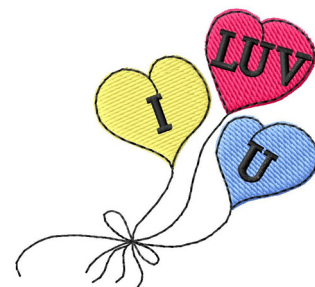

Name: I Love You

SKU: GSD01-LOVE19T1

Brand: Grand Slam Designs

Unique Colors: 13 (5 color Stops)

Unique Colors

	Color Name (Color Code)	Manufacturer - Type
	Super White (1001) [No Color Selected]	madeira - rayon
	Dusty Lilac (1263) [No Color Selected]	madeira - rayon
	Crocus (286)	Exquisite - Polyester 1000m