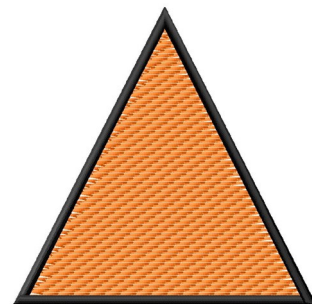

**Name:** Textured Equilateral Triangle Machine Embroidery Design

**SKU:** GSD01-LOG374

**Brand:** Grand Slam Designs

**Unique Colors:** 13 (2 color Stops)

## Unique Colors

	Color Name (Color Code)	Manufacturer - Type
	Super White (1001) [No Color Selected]	madeira - rayon
	Dusty Lilac (1263) [No Color Selected]	madeira - rayon
	Crocus (286)	Exquisite - Polyester 1000m

# Complete Color Sequence

#		Color Name (Color Code)	Manufacturer - Type
1		Super White (1001) [No Color Selected]	madeira - rayon
2		Super White (1001) [No Color Selected]	madeira - rayon
3		Crocus (286)	Exquisite - Polyester 1000m