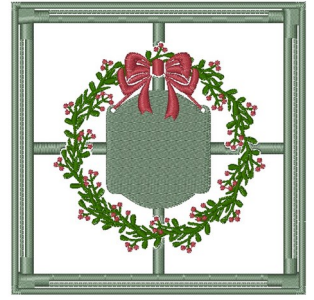

Name: Christmas Wreath

SKU: LL01-LL256H

Brand: A Lyrical Letters Embroidery

Unique Colors: 13 (3 color Stops)

Unique Colors

	Color Name (Color Code)	Manufacturer - Type
	Super White (1001) [No Color Selected]	madeira - rayon
	Dusty Lilac (1263) [No Color Selected]	madeira - rayon
	Crocus (286)	Exquisite - Polyester 1000m

Complete Color Sequence

#		Color Name (Color Code)	Manufacturer - Type
1		Super White (1001) [No Color Selected]	madeira - rayon
2		Super White (1001) [No Color Selected]	madeira - rayon
3		Crocus (286)	Exquisite - Polyester 1000m