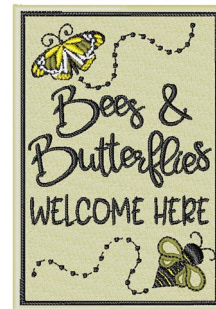

Name: Bees & Butterflies

SKU: LL01-LL235B

Brand: A Lyrical Letters Embroidery

Unique Colors: 13 (7 color Stops)

Unique Colors

	Color Name (Color Code)	Manufacturer - Type
	Super White (1001) [No Color Selected]	madeira - rayon
	Dusty Lilac (1263) [No Color Selected]	madeira - rayon
	Crocus (286)	Exquisite - Polyester 1000m