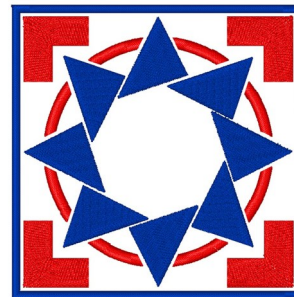

Name: Patriotic Star Quilt Block Machine
Embroidery Design

SKU: LL01-LL223D

Brand: A Lyrical Letters Embroidery

Unique Colors: 13 (2 color Stops)

Unique Colors

	Color Name (Color Code)	Manufacturer - Type
	Super White (1001) [No Color Selected]	madeira - rayon
	Dusty Lilac (1263) [No Color Selected]	madeira - rayon
	Crocus (286)	Exquisite - Polyester 1000m

Complete Color Sequence

#		Color Name (Color Code)	Manufacturer - Type
1		Super White (1001) [No Color Selected]	madeira - rayon
2		Super White (1001) [No Color Selected]	madeira - rayon
3		Crocus (286)	Exquisite - Polyester 1000m