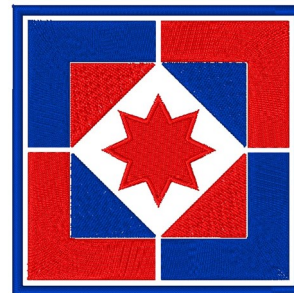

Name: American Quilt Block Machine
Embroidery Design

SKU: LL01-LL223B

Brand: A Lyrical Letters Embroidery

Unique Colors: 13 (2 color Stops)

Unique Colors

	Color Name (Color Code)	Manufacturer - Type
	Super White (1001) [No Color Selected]	madeira - rayon
	Dusty Lilac (1263) [No Color Selected]	madeira - rayon
	Crocus (286)	Exquisite - Polyester 1000m

Complete Color Sequence

#		Color Name (Color Code)	Manufacturer - Type
1		Super White (1001) [No Color Selected]	madeira - rayon
2		Super White (1001) [No Color Selected]	madeira - rayon
3		Crocus (286)	Exquisite - Polyester 1000m