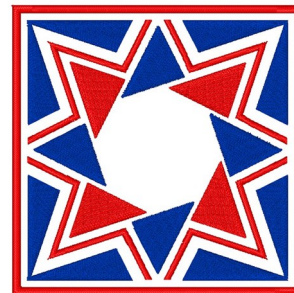

**Name:** Patriotic Quilt Block Machine Embroidery Design

**SKU:** LL01-LL223A

**Brand:** A Lyrical Letters Embroidery

**Unique Colors:** 13 (2 color Stops)