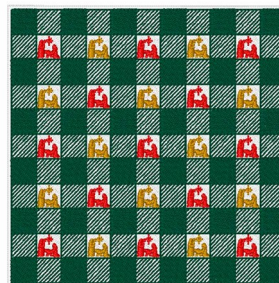

**Name:** Christmas Plaid

**SKU:** LL01-LL210F

**Brand:** A Lyrical Letters Embroidery

**Unique Colors:** 13 (4 color Stops)

## Unique Colors

|  | <b>Color Name (Color Code)</b>         | <b>Manufacturer - Type</b>  |
|--|--|-----------------------------|
|  | Super White (1001) [No Color Selected] | madeira - rayon             |
|  | Dusty Lilac (1263) [No Color Selected] | madeira - rayon             |
|  | Crocus (286)                           | Exquisite - Polyester 1000m |

# Complete Color Sequence

| # |   | Color Name (Color Code)                | Manufacturer - Type            |
|---|---|--|--------------------------------|
| 1 |  | Super White (1001) [No Color Selected] | madeira - rayon                |
| 2 |  | Super White (1001) [No Color Selected] | madeira - rayon                |
| 3 |  | Crocus (286)                           | Exquisite - Polyester<br>1000m |