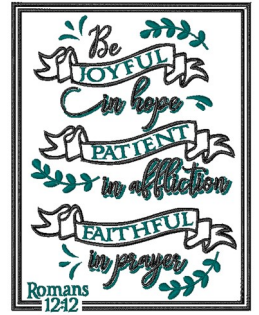

Name: Romans 12:12

SKU: LL01-LL210B

Brand: A Lyrical Letters Embroidery

Unique Colors: 13 (2 color Stops)

Unique Colors

	Color Name (Color Code)	Manufacturer - Type
	Super White (1001) [No Color Selected]	madeira - rayon
	Dusty Lilac (1263) [No Color Selected]	madeira - rayon
	Crocus (286)	Exquisite - Polyester 1000m