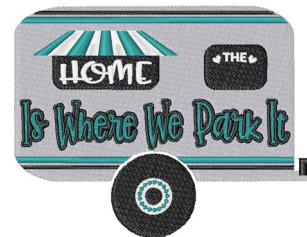

Name: Park Your Home Machine Embroidery Design

SKU: LL01-LL189A

Brand: A Lyrical Letters Embroidery

Unique Colors: 13 (5 color Stops)

Unique Colors

| | Color Name (Color Code) | Manufacturer - Type |
|--|--|-----------------------------|
|  | Super White (1001) [No Color Selected] | madeira - rayon |
|  | Dusty Lilac (1263) [No Color Selected] | madeira - rayon |
|  | Crocus (286) | Exquisite - Polyester 1000m |