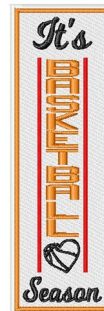

**Name:** Its Basketball Season

**SKU:** LL01-LL159C

**Brand:** A Lyrical Letters Embroidery

**Unique Colors:** 13 (4 color Stops)