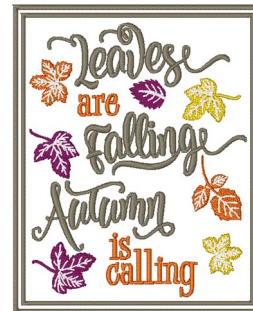

Name: Leaves Are Falling

SKU: LL01-LL158B

Brand: A Lyrical Letters Embroidery

Unique Colors: 13 (6 color Stops)

Unique Colors

	Color Name (Color Code)	Manufacturer - Type
	Super White (1001) [No Color Selected]	madeira - rayon
	Dusty Lilac (1263) [No Color Selected]	madeira - rayon
	Crocus (286)	Exquisite - Polyester 1000m