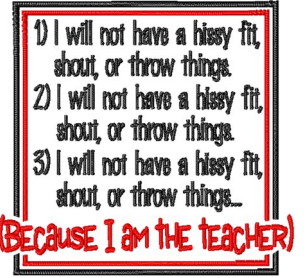

Name: I Am The Teacher

SKU: LL01-LL145D

Brand: A Lyrical Letters Embroidery

Unique Colors: 13 (2 color Stops)

Unique Colors

	Color Name (Color Code)	Manufacturer - Type
	Super White (1001) [No Color Selected]	madeira - rayon
	Dusty Lilac (1263) [No Color Selected]	madeira - rayon
	Crocus (286)	Exquisite - Polyester 1000m