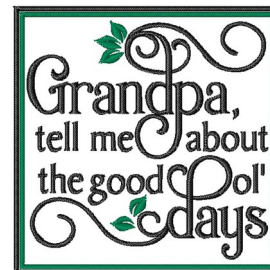

Name: Grandpa Good Ol Days

SKU: LL01-LL124B

Brand: A Lyrical Letters Embroidery

Unique Colors: 13 (2 color Stops)

Unique Colors

	Color Name (Color Code)	Manufacturer - Type
	Super White (1001) [No Color Selected]	madeira - rayon
	Dusty Lilac (1263) [No Color Selected]	madeira - rayon
	Crocus (286)	Exquisite - Polyester 1000m