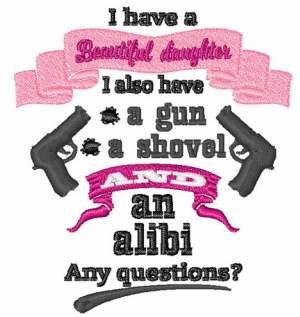

Name: Beautiful Daughter

SKU: LL01-LL122D

Brand: A Lyrical Letters Embroidery

Unique Colors: 13 (5 color Stops)

Unique Colors

	Color Name (Color Code)	Manufacturer - Type
	Super White (1001) [No Color Selected]	madeira - rayon
	Dusty Lilac (1263) [No Color Selected]	madeira - rayon
	Crocus (286)	Exquisite - Polyester 1000m