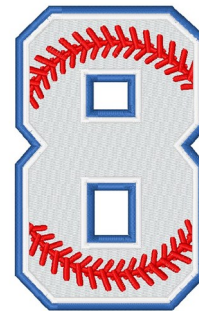

**Name:** Baseball Number 8

**SKU:** LL01-LL111A\_8

**Brand:** A Lyrical Letters Embroidery

**Unique Colors:** 13 (4 color Stops)