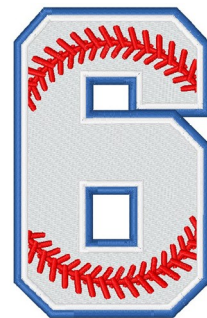

Name: Baseball Number 6 Machine Embroidery Design

SKU: LL01-LL111A_6

Brand: A Lyrical Letters Embroidery

Unique Colors: 13 (4 color Stops)

Unique Colors

	Color Name (Color Code)	Manufacturer - Type
	Super White (1001) [No Color Selected]	madeira - rayon
	Dusty Lilac (1263) [No Color Selected]	madeira - rayon
	Crocus (286)	Exquisite - Polyester 1000m

Complete Color Sequence

#		Color Name (Color Code)	Manufacturer - Type
1		Super White (1001) [No Color Selected]	madeira - rayon
2		Super White (1001) [No Color Selected]	madeira - rayon
3		Crocus (286)	Exquisite - Polyester 1000m