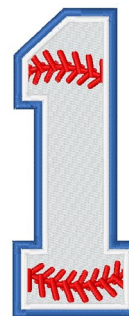

Name: Baseball Number 1 Machine Embroidery Design

SKU: LL01-LL111A_1

Brand: A Lyrical Letters Embroidery

Unique Colors: 13 (4 color Stops)

Unique Colors

	Color Name (Color Code)	Manufacturer - Type
	Super White (1001) [No Color Selected]	madeira - rayon
	Dusty Lilac (1263) [No Color Selected]	madeira - rayon
	Crocus (286)	Exquisite - Polyester 1000m

Complete Color Sequence

#		Color Name (Color Code)	Manufacturer - Type
1		Super White (1001) [No Color Selected]	madeira - rayon
2		Super White (1001) [No Color Selected]	madeira - rayon
3		Crocus (286)	Exquisite - Polyester 1000m