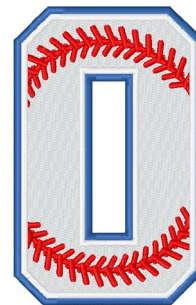

**Name:** Baseball Number 0

**SKU:** LL01-LL111A\_0

**Brand:** A Lyrical Letters Embroidery

**Unique Colors:** 13 (4 color Stops)