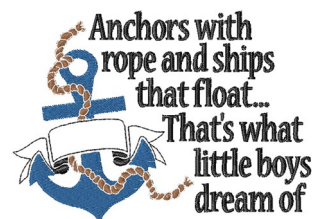

Name: Anchors With Rope

SKU: LL01-LL107A

Brand: A Lyrical Letters Embroidery

Unique Colors: 13 (6 color Stops)

Unique Colors

| | Color Name (Color Code) | Manufacturer - Type |
|--|--|-----------------------------|
|  | Super White (1001) [No Color Selected] | madeira - rayon |
|  | Dusty Lilac (1263) [No Color Selected] | madeira - rayon |
|  | Crocus (286) | Exquisite - Polyester 1000m |