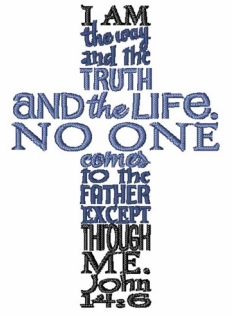

Name: John 14:6

SKU: LL01-LL103B

Brand: A Lyrical Letters Embroidery

Unique Colors: 13 (3 color Stops)

Unique Colors

	Color Name (Color Code)	Manufacturer - Type
	Super White (1001) [No Color Selected]	madeira - rayon
	Dusty Lilac (1263) [No Color Selected]	madeira - rayon
	Crocus (286)	Exquisite - Polyester 1000m