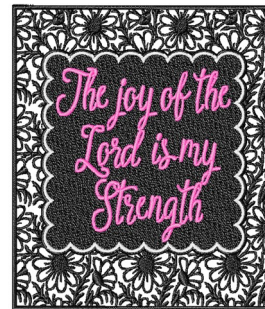

Name: The Lord Is My Strength

SKU: LL01-LL082B

Brand: A Lyrical Letters Embroidery

Unique Colors: 13 (3 color Stops)

Unique Colors

	Color Name (Color Code)	Manufacturer - Type
	Super White (1001) [No Color Selected]	madeira - rayon
	Dusty Lilac (1263) [No Color Selected]	madeira - rayon
	Crocus (286)	Exquisite - Polyester 1000m