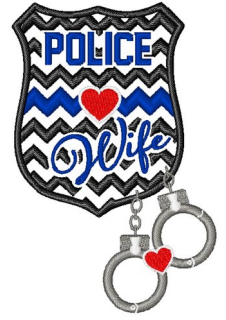

Name: Police Wife

SKU: LL01-LL077A

Brand: A Lyrical Letters Embroidery

Unique Colors: 13 (6 color Stops)

Unique Colors

	Color Name (Color Code)	Manufacturer - Type
	Super White (1001) [No Color Selected]	madeira - rayon
	Dusty Lilac (1263) [No Color Selected]	madeira - rayon
	Crocus (286)	Exquisite - Polyester 1000m

Complete Color Sequence

#		Color Name (Color Code)	Manufacturer - Type
1		Super White (1001) [No Color Selected]	madeira - rayon
2		Super White (1001) [No Color Selected]	madeira - rayon
3		Crocus (286)	Exquisite - Polyester 1000m