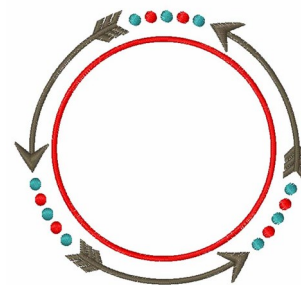

Name: Arrows Circle Machine Embroidery Design

SKU: LL01-LL075E

Brand: A Lyrical Letters Embroidery

Unique Colors: 13 (3 color Stops)

Unique Colors

	Color Name (Color Code)	Manufacturer - Type
	Super White (1001) [No Color Selected]	madeira - rayon
	Dusty Lilac (1263) [No Color Selected]	madeira - rayon
	Crocus (286)	Exquisite - Polyester 1000m

Complete Color Sequence

#		Color Name (Color Code)	Manufacturer - Type
1		Super White (1001) [No Color Selected]	madeira - rayon
2		Super White (1001) [No Color Selected]	madeira - rayon
3		Crocus (286)	Exquisite - Polyester 1000m