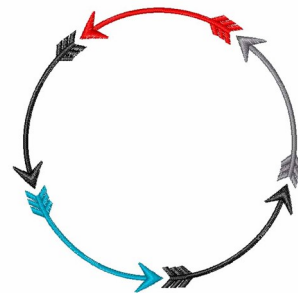

Name: Arrow Circle Machine Embroidery Design

SKU: LL01-LL075A

Brand: A Lyrical Letters Embroidery

Unique Colors: 13 (4 color Stops)

Unique Colors

| | Color Name (Color Code) | Manufacturer - Type |
|--|--|-----------------------------|
|  | Super White (1001) [No Color Selected] | madeira - rayon |
|  | Dusty Lilac (1263) [No Color Selected] | madeira - rayon |
|  | Crocus (286) | Exquisite - Polyester 1000m |

Complete Color Sequence

| # | | Color Name (Color Code) | Manufacturer - Type |
|---|---|--|--------------------------------|
| 1 |  | Super White (1001) [No Color Selected] | madeira - rayon |
| 2 |  | Super White (1001) [No Color Selected] | madeira - rayon |
| 3 |  | Crocus (286) | Exquisite - Polyester 1000m |