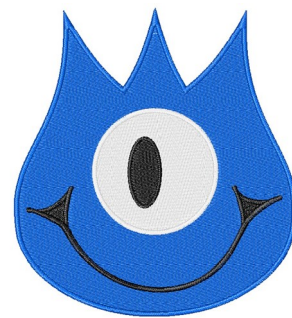

Name: Silly Cyclops Machine Embroidery Design

SKU: LL01-LL066C

Brand: A Lyrical Letters Embroidery

Unique Colors: 13 (4 color Stops)

Unique Colors

	Color Name (Color Code)	Manufacturer - Type
	Super White (1001) [No Color Selected]	madeira - rayon
	Dusty Lilac (1263) [No Color Selected]	madeira - rayon
	Crocus (286)	Exquisite - Polyester 1000m

Complete Color Sequence

#		Color Name (Color Code)	Manufacturer - Type
1		Super White (1001) [No Color Selected]	madeira - rayon
2		Super White (1001) [No Color Selected]	madeira - rayon
3		Crocus (286)	Exquisite - Polyester 1000m