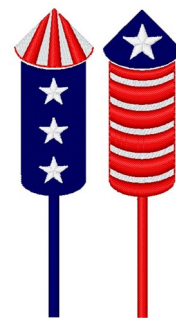

**Name:** Patriotic Fireworks Machine Embroidery Design

**SKU:** LL01-LL041f

**Brand:** A Lyrical Letters Embroidery

**Unique Colors:** 13 (4 color Stops)

## Unique Colors

	Color Name (Color Code)	Manufacturer - Type
	Super White (1001) [No Color Selected]	madeira - rayon
	Dusty Lilac (1263) [No Color Selected]	madeira - rayon
	Crocus (286)	Exquisite - Polyester 1000m