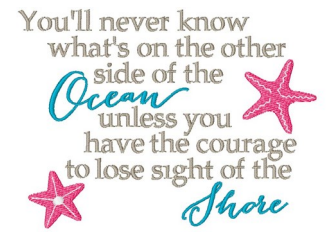

Name: Lose Sight Of The Shore

SKU: LL01-LL034D

Brand: A Lyrical Letters Embroidery

Unique Colors: 13 (4 color Stops)

Unique Colors

	Color Name (Color Code)	Manufacturer - Type
	Super White (1001) [No Color Selected]	madeira - rayon
	Dusty Lilac (1263) [No Color Selected]	madeira - rayon
	Crocus (286)	Exquisite - Polyester 1000m