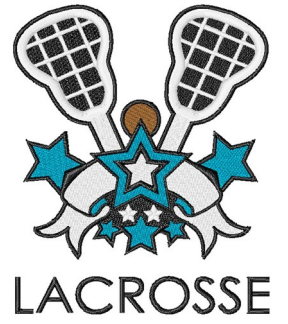

Name: Lacrosse Banner & Stars

SKU: LL01-LL029I

Brand: A Lyrical Letters Embroidery

Unique Colors: 13 (7 color Stops)

Unique Colors

	Color Name (Color Code)	Manufacturer - Type
	Super White (1001) [No Color Selected]	madeira - rayon
	Dusty Lilac (1263) [No Color Selected]	madeira - rayon
	Crocus (286)	Exquisite - Polyester 1000m