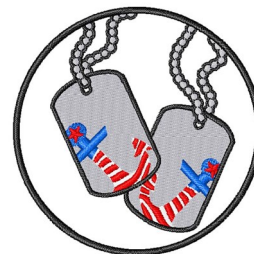

Name: Anchor Dog Tag

SKU: LL01-LL027B

Brand: A Lyrical Letters Embroidery

Unique Colors: 13 (5 color Stops)

Unique Colors

	Color Name (Color Code)	Manufacturer - Type
	Super White (1001) [No Color Selected]	madeira - rayon
	Dusty Lilac (1263) [No Color Selected]	madeira - rayon
	Crocus (286)	Exquisite - Polyester 1000m

Complete Color Sequence

#		Color Name (Color Code)	Manufacturer - Type
1		Super White (1001) [No Color Selected]	madeira - rayon
2		Super White (1001) [No Color Selected]	madeira - rayon
3		Crocus (286)	Exquisite - Polyester 1000m