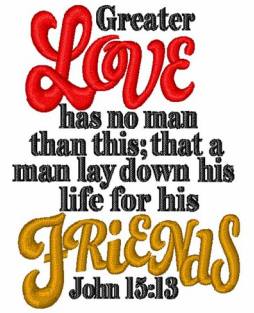

Name: John 15:13

SKU: LL01-LL022D

Brand: A Lyrical Letters Embroidery

Unique Colors: 13 (3 color Stops)

Unique Colors

	Color Name (Color Code)	Manufacturer - Type
	Super White (1001) [No Color Selected]	madeira - rayon
	Dusty Lilac (1263) [No Color Selected]	madeira - rayon
	Crocus (286)	Exquisite - Polyester 1000m